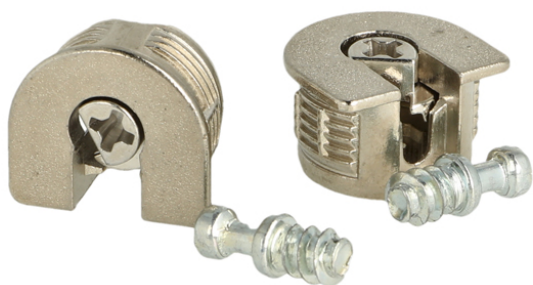

PRODUCT SHEET

Description:

Shelf Connector "Eccentric", Zamak NPL, F/16mm Panels, $\varnothing 20 \times 12$ mm, Incl. Steel Screw $\varnothing 6 \times 16$ mm

Item number:

11.04.580-0

Units	Box	Carton	HS Code	Barcode
Pcs.		3000	8302420090	 5704866515191