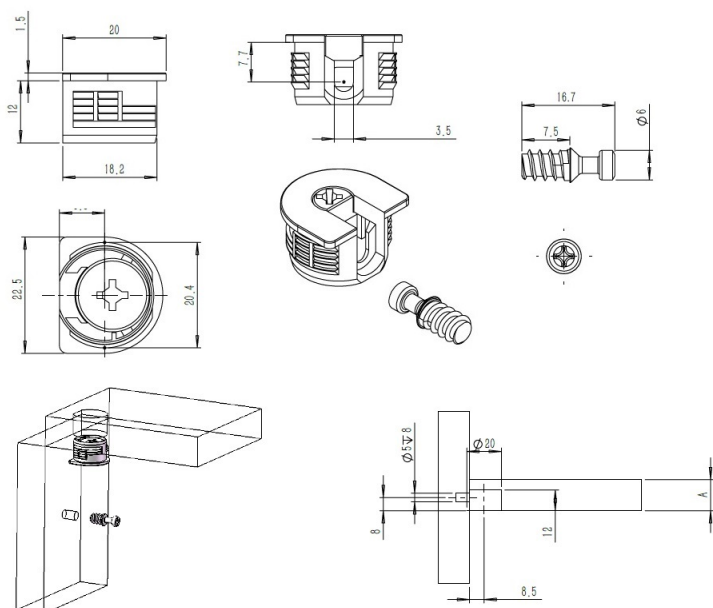

PRODUCT SHEET

Description:

Shelf Connector "Eccentric", Zamak NPL, F/16mm Panels, $\varnothing 20 \times 12$ mm, Incl. Steel Screw $\varnothing 6 \times 16$ mm

Item number:

11.04.580-0

Units	Box	Carton	HS Code	Barcode
Pcs.		3000	8302420090	 5704866515191